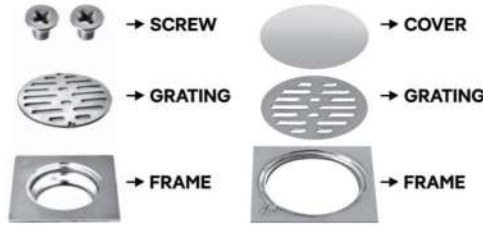

EXOTIC SERIES

SQUARE

HSN Code: 7326.90.30

AISI 304 (18/8) Stainless Steel

Price Per Pc.

S.No.	MODEL CODE	OUTER SIZE	PIPE SIZE	PRICE	BOX	CARTON
1.	TOF-SS-EX-80 Square Screw Exotic	80x80/ 3x3	50mm/ 2"	550/-	1pc.	150 Pcs.
2.	TOF-SS-EX-100 Square Screw Exotic	100x100/ 4x4	75mm/ 3"	650/-	1pc.	150 Pcs.
3.	TOF-SS-EX-125 Square Screw Exotic	125x125/ 5x5	100mm/ 4"	1100/-	1pc.	120 Pcs.
4.	TOF-SS-EX-150 Square Screw Exotic	150x150/ 6x6	100mm/ 4"	1200/-	1pc.	50 Pcs.
5.	TOF-SS-EX-200 Square Screw Exotic	200x200/ 8x8	150mm/ 6"	2500/-	1pc.	40 Pcs.

S.No.	MODEL CODE	OUTER SIZE	PIPE SIZE	PRICE	BOX	CARTON
11.	TOF-SSD-EX-80 Square Screw Down Exotic	80x80/ 3x3	50mm/ 2"	1000/-	1pc.	150 Pcs.
12.	TOF-SSD-EX-100 Square Screw Down Exotic	100x100/ 4x4	75mm/ 3"	1100/-	1pc.	150 Pcs.
13.	TOF-SSD-EX-125 Square Screw Down Exotic	125x125/ 5x5	100mm/ 4"	1300/-	1pc.	120 Pcs.
14.	TOF-SSD-EX-150 Square Screw Down Exotic	150x150/ 6x6	100mm/ 4"	1400/-	1pc.	50 Pcs.
15.	TOF-SSD-EX-200 Square Screw Down Exotic	200x200/ 8x8	150mm/ 6"	2700/-	1pc.	40 Pcs.

S.No.	MODEL CODE	OUTER SIZE	PIPE SIZE	PRICE	BOX	CARTON
6.	TOF-SF-EX-80 Square Flato Exotic	80x80/ 3x3	50mm/ 2"	1050/-	1pc.	150 Pcs.
7.	TOF-SF-EX-100 Square Flato Exotic	100x100/ 4x4	75mm/ 3"	1150/-	1pc.	150 Pcs.
8.	TOF-SF-EX-125 Square Flato Exotic	125x125/ 5x5	100mm/ 4"	1400/-	1pc.	120 Pcs.
9.	TOF-SF-EX-150 Square Flato Exotic	150x150/ 6x6	100mm/ 4"	1500/-	1pc.	50 Pcs.
10.	TOF-SF-EX-200 Square Flato Exotic	200x200/ 8x8	150mm/ 6"	2900/-	1pc.	40 Pcs.

Note:

For Matt add (M) after the model code (Eg. TOF-SS-EX-125 M)

100/- Rs. Extra for MATT FINISH.

MATT

SCREW