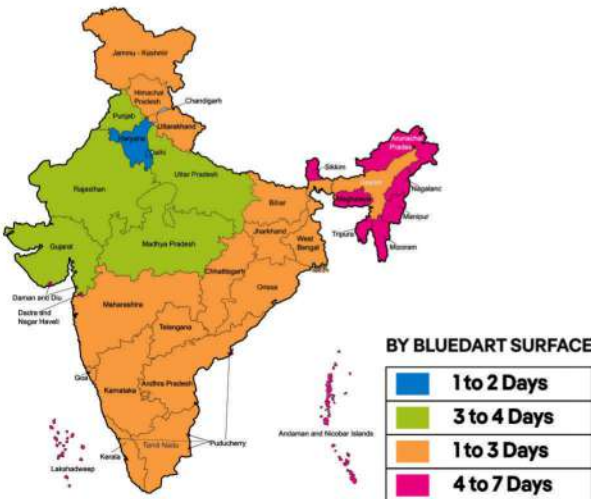

COURIER SERVICES

TERMS & CONDITIONS

- Door Delivery Available (Extra Charges May Apply)
- Delivery days are approximate, **SANJAY CHILLY** cannot be held responsible for delays in delivery.
- Major cities & town are likely to get goods in minimum period while small towns & villages can take maximum period in your zone.
- Logistic charges can change without prior notice.