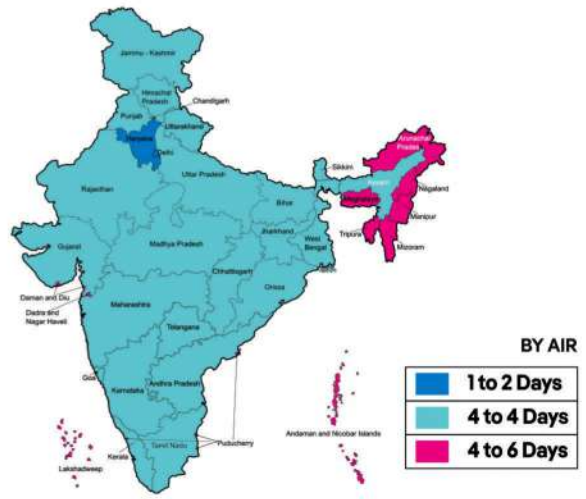

COURIER SERVICES

TERMS & CONDITIONS

- Door Delivery Available (Extra Charges May Apply)
- Delivery days are approximate, **SANJAY CHILLY** cannot be held responsible for delays in delivery.
- Major cities & town are likely to get goods in minimum period while small towns & villages can take maximum period in your zone.
- Logistic charges can change without prior notice.